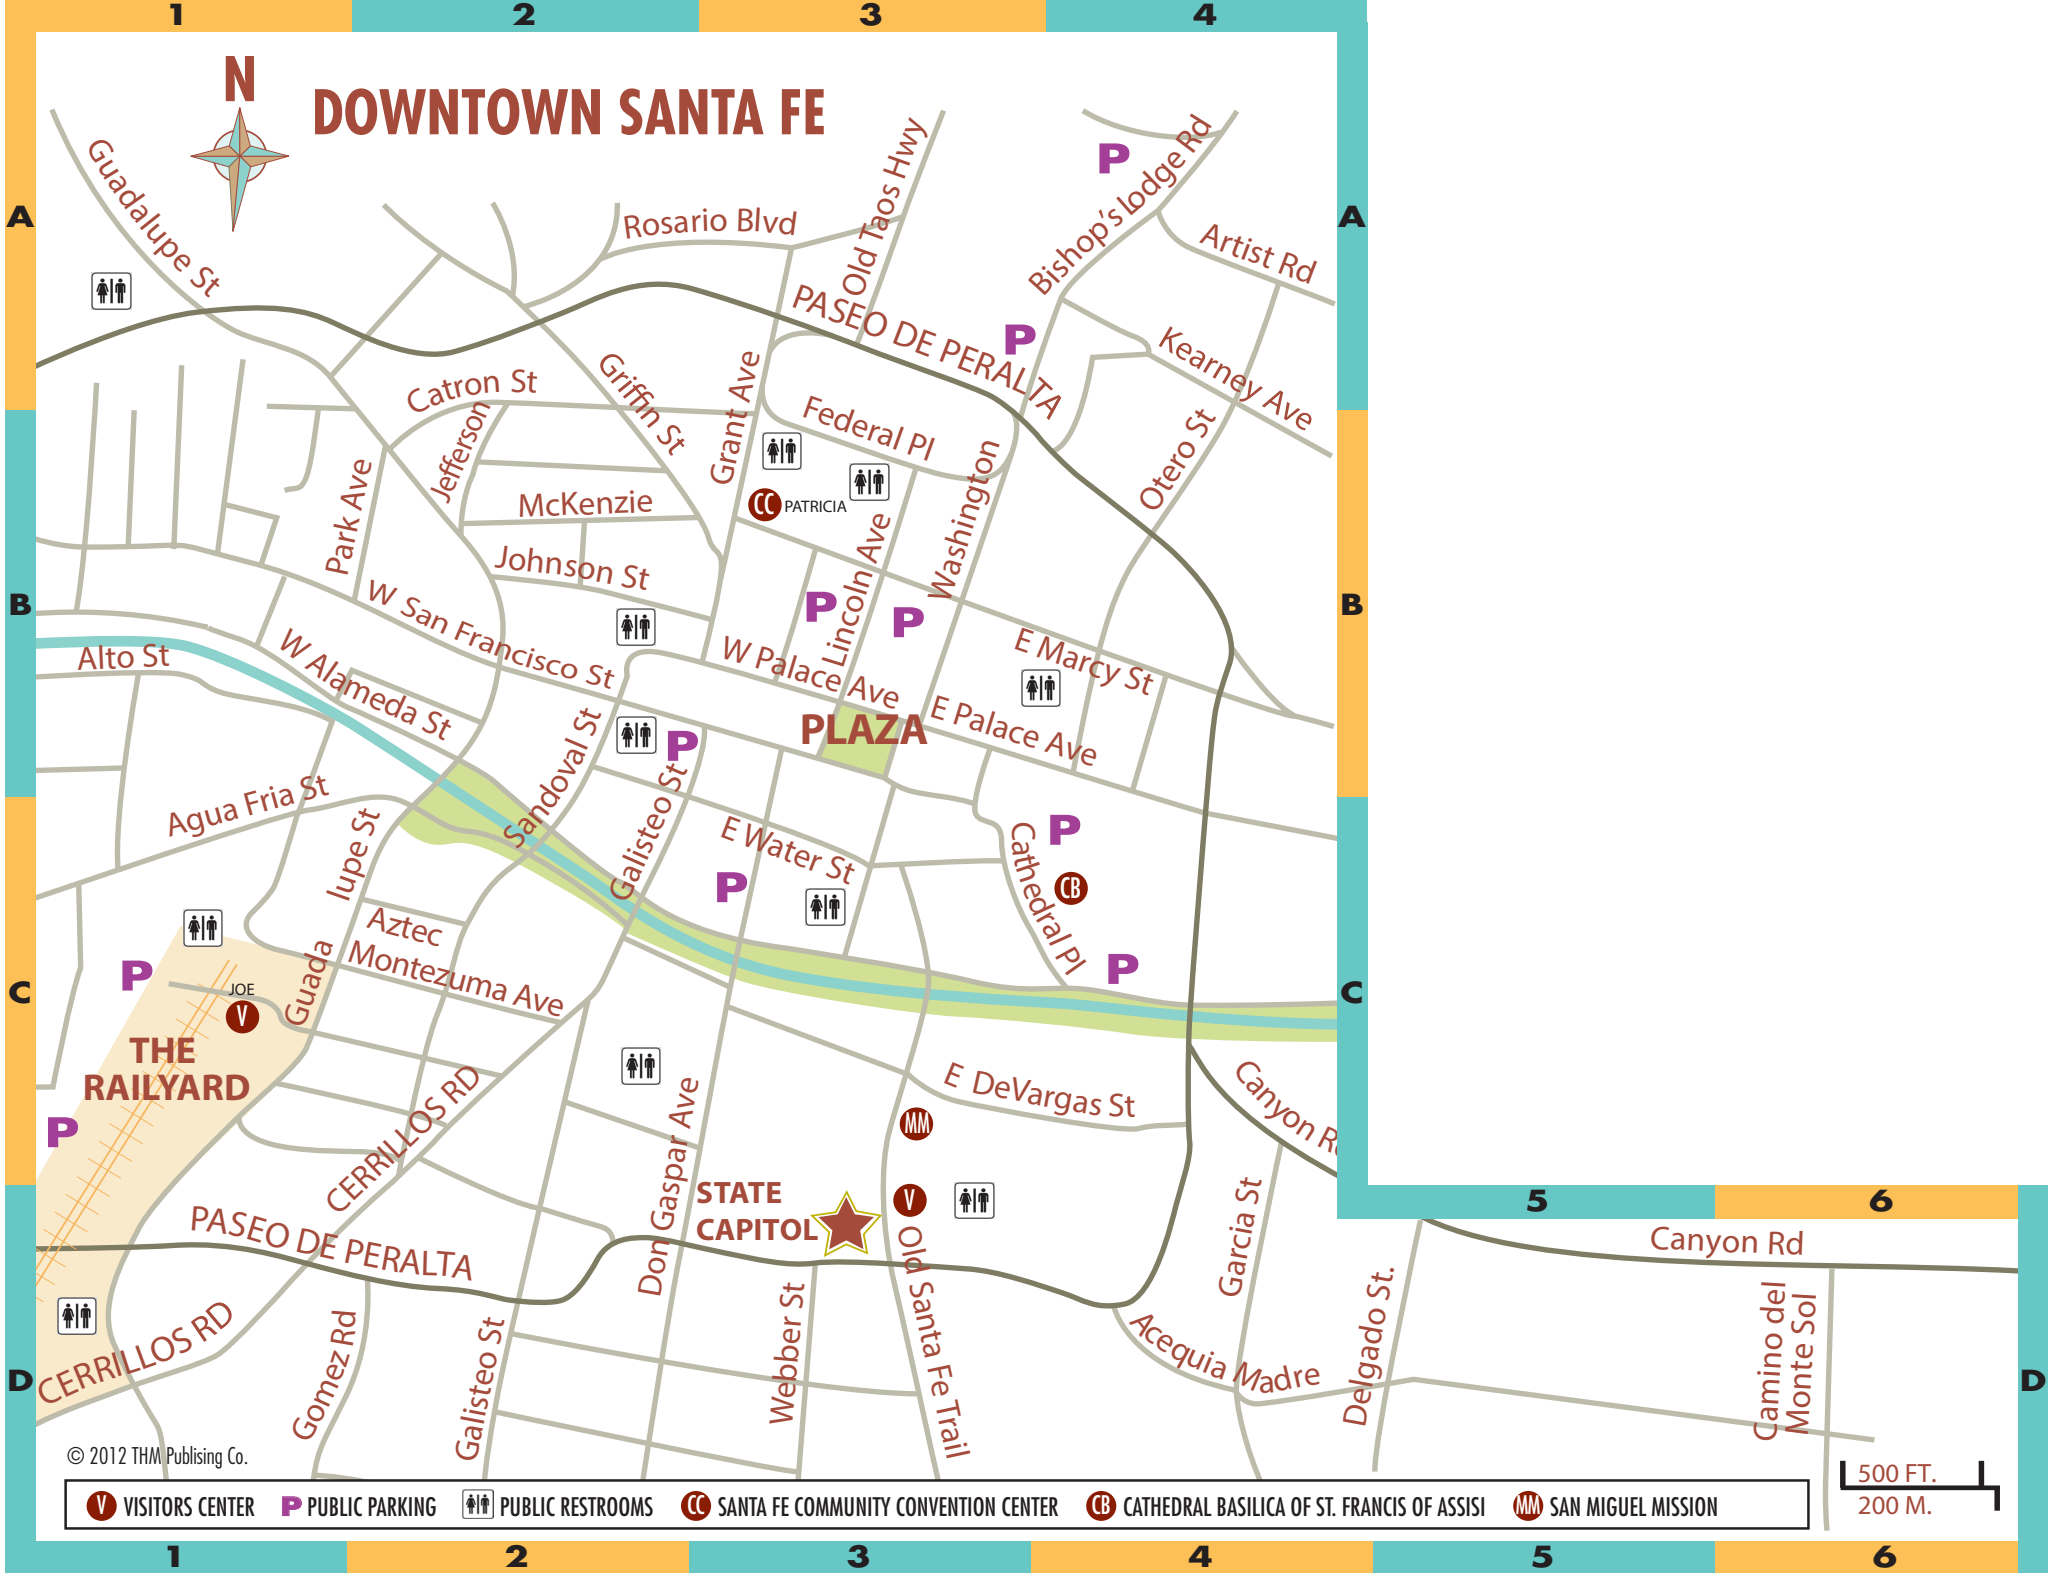

DOWNTOWN SANTA FE

© 2012 THM Publishing Co.

- VISITORS CENTER
- PUBLIC PARKING
- PUBLIC RESTROOMS
- SANTA FE COMMUNITY CONVENTION CENTER
- CATHEDRAL BASILICA OF ST. FRANCIS OF ASSISI
- SAN MIGUEL MISSION